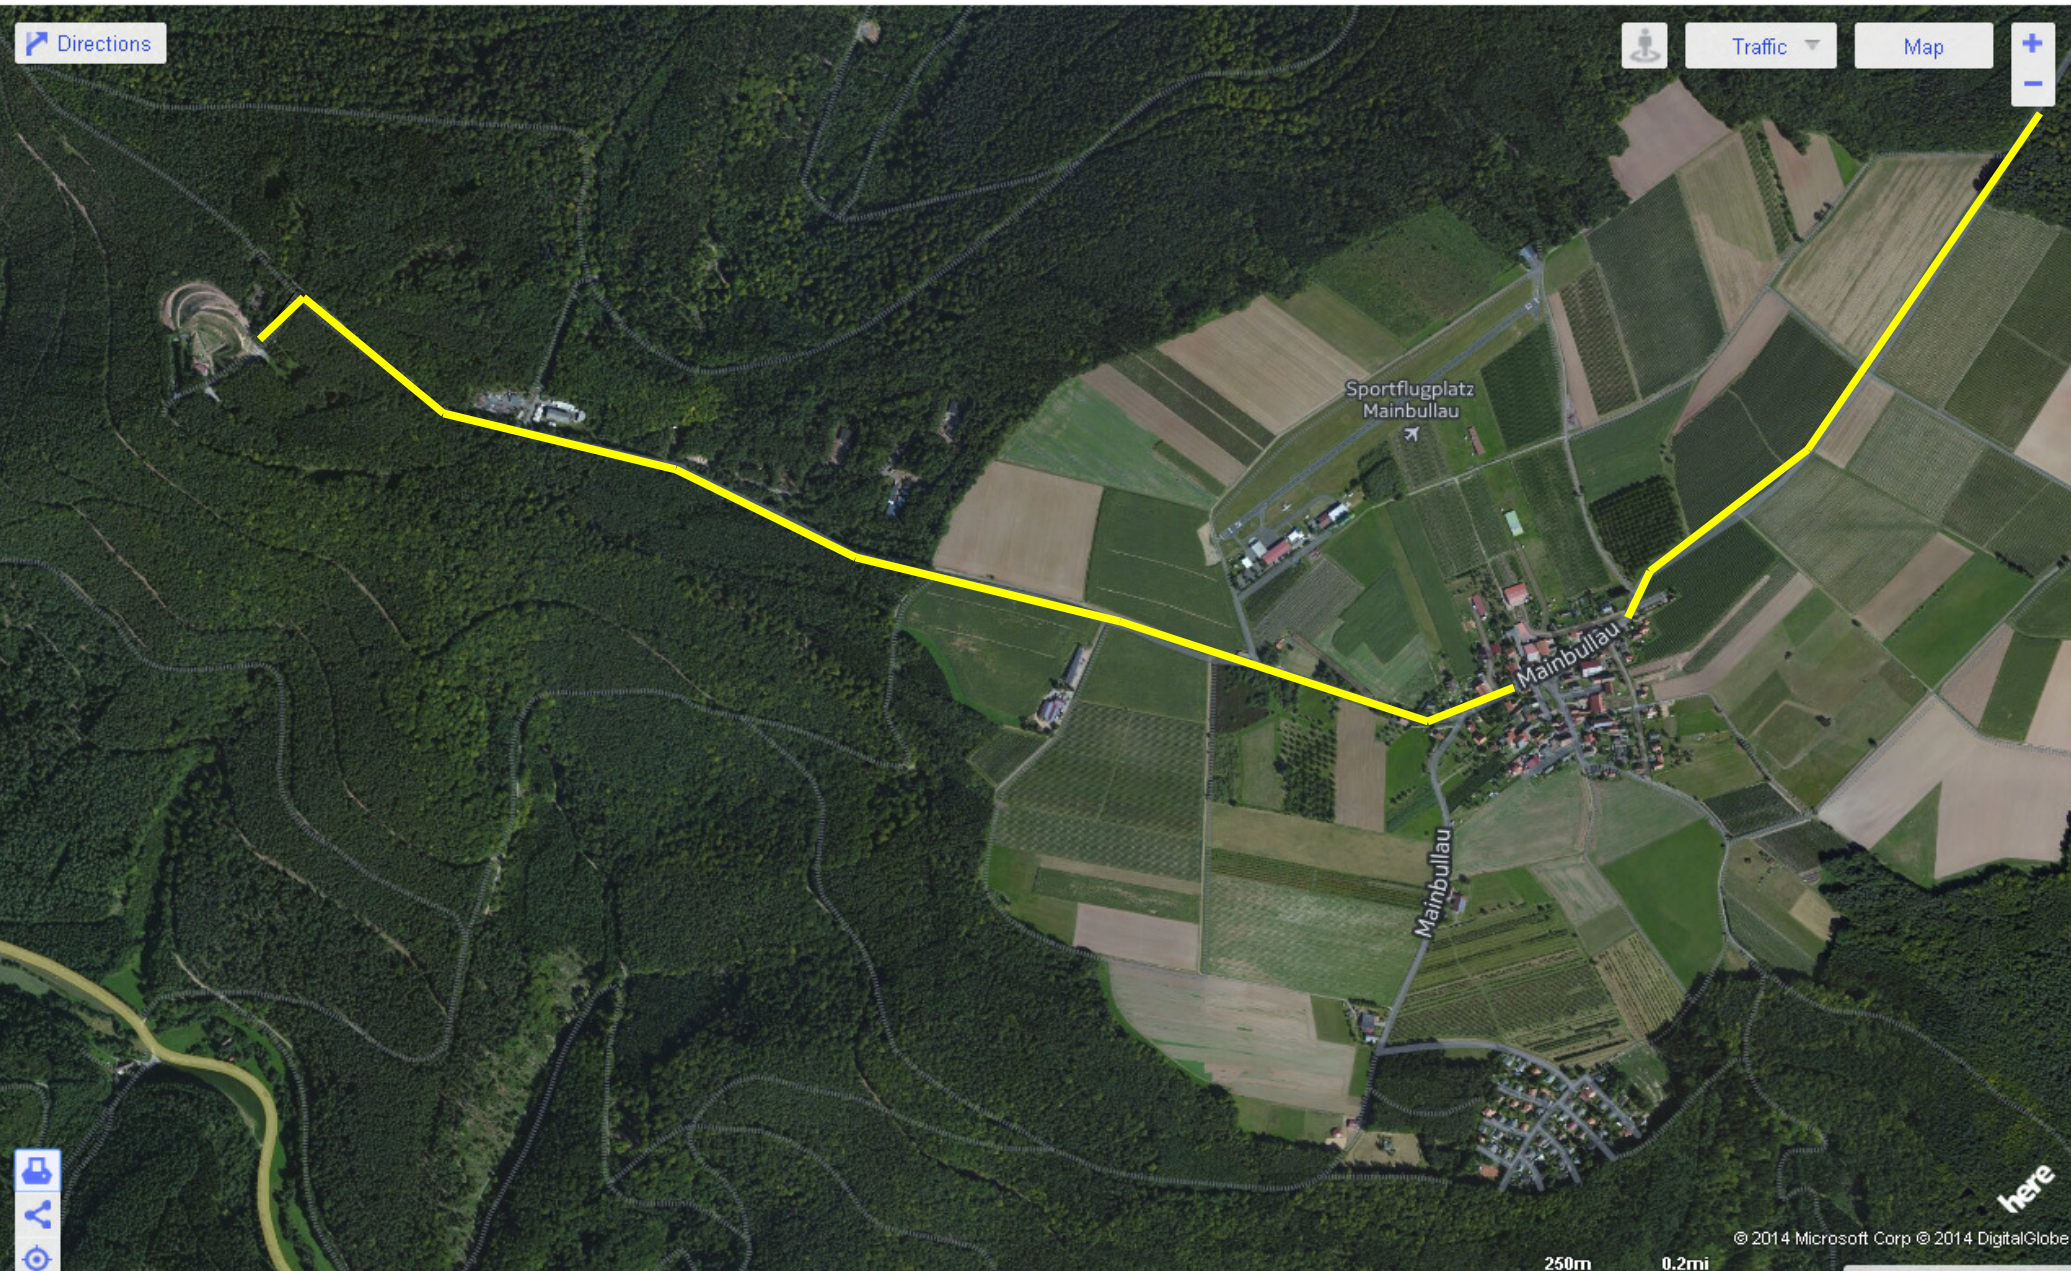

Miltenberg, Bavaria, Germany

Search Maps

Search Web

Sign In Mail

Directions

Traffic Map + -

250m 0.2mi

© 2014 Microsoft Corp © 2014 DigitalGlobe